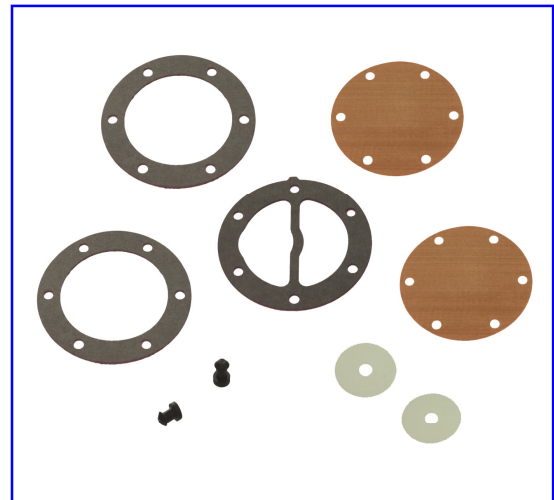

New Kit
Part Number 451469
Carburetor Kit

Fits Mikuni™ Super BNI
With larger pump chamber
Found on:
Sea Doo™ 2000-02 XP, RX, GTX
Yamaha™ 1999-05 GP 800,
GP1200R

MADE IN THE USA

Part Number 451454
Mikuni™™ Fuel Pump Kit
Replacement fuel pump kit for the
Square type dual outlet Mikuni™ fuel
Pump found on newer Bombardier™
Sea Doo™ and other.

MADE IN THE USA

Part Number 451453
Mikuni™ Fuel Pump Kit
Replacement fuel pump kit for the
Round type dual outlet Mikuni™ fuel
Pump found on many of the PWC including
Sea Doo™, Polaris™, Kawasaki™ and others.