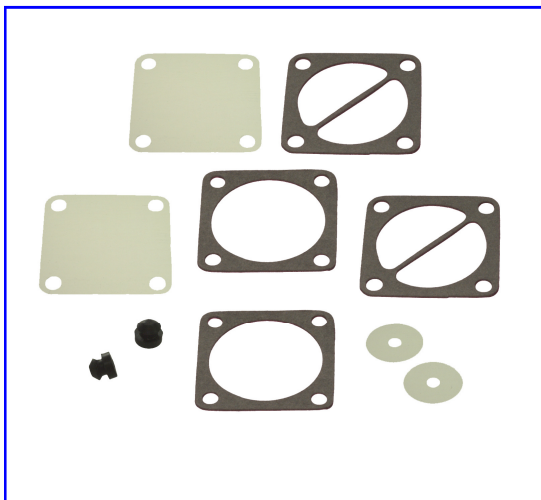

New Kit
Part Number 451469
Carburetor Kit

Fits Mikuni™ Super BNI
With larger pump chamber
Found on:
Sea Doo™ 2000-02 XP, RX, GTX
Yamaha™ 1999-05 GP 800,
GP1200R

MADE IN THE USA

Part Number 451454
Mikuni™™ Fuel Pump Kit
Replacement fuel pump kit for the
Square type dual outlet Mikuni™ fuel
Pump found on newer Bombardier™
Sea Doo™ and other.

MADE IN THE USA

Part Number 451453
Mikuni™ Fuel Pump Kit
Replacement fuel pump kit for the
Round type dual outlet Mikuni™ fuel
Pump found on many of the PWC including
Sea Doo™, Polaris™, Kawasaki™ and others.